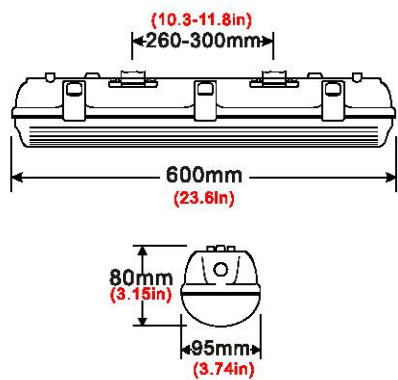

### Product Features

- 10w / 20w Dual Power Selectable
- 600mm
- 2 colours in one:  
Amber (Turtle Friendly/Bug Free\*)  
and Green (Eye wash)
- Ø20mm Conduit Entry
- 110° Beam Angle
- PC Base and Lens
- 600 x 95 x 80mm
- IP65 Housing
- IK08 Impact Rating
- Weight: 820g

### Specification Overview

Model	Power	Power Requirement	Colour Temp	Lumens	Beam Angle	Trim Colour	Dimensions
WP-2FTG3-TLG	10/20w	200~240VAC	Amber / Green	2000 ~ 2200lm	110°	Grey	600x95x80mm
WP-2FTG3-TLG-E	Emergency Version						

### Specification

Model	WP-2FTG3-TLG
Colour Temperature (2CCT)	Amber / Green (selectable)
Lumen (lm) @ 20w	2000lm ~ 2200lm
Efficiency (lm/w)	>100lm/w
Light Source	LED
CRI (%)	≥80
Beam Angle	110°
Power Requirement	200~240VAC
Power Consumption	10w / 20w selectable
Dimmable	No
Housing	PC Base and Diffuser
Lifespan	>50,000 hours
Operation Temperature	-20°C~+50°C
Product Dimension	600 x 95 x 80mm
Conduit Entry	Ø20mm
Impact Rating	IK08
Weight	820g
Protection Rating	IP65
Warranty	3 Years