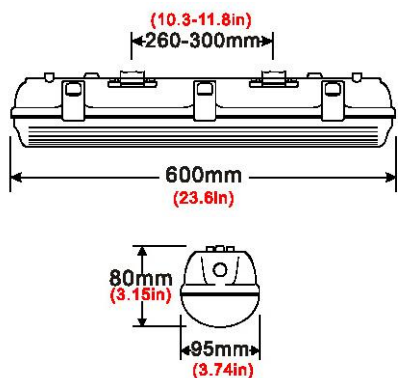

* Whilst our testing using an amber light source has found it will attract approximately 90% less bugs than alternate light sources, there is still a risk of some bugs being attracted to our bug free lighting products.

Specification

Model	WP-2FTG3-TLG-E
Colour Temperature (2CCT)	Amber / Green (selectable)
Lumen (lm) @ 20w	2000lm ~ 2200lm
Efficiency (lm/w)	>100lm/w
Light Source	LED
CRI (%)	≥80
Beam Angle	110°
Power Requirement	200~240VAC
Power Consumption	10w / 20w selectable
Emergency Power	5w
Emergency Run-Time	90 minutes
Housing	PC Base and Diffuser
Lifespan	>50,000 hours
Operation Temperature	-20°C~+50°C
Product Dimension	600 x 95 x 80mm
Conduit Entry	Ø20mm
Impact Rating	IK08
Weight	820g
Protection Rating	IP65
Warranty	3 Years

Specifications are subject to change without notice