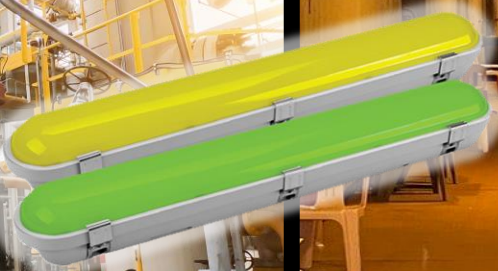

Product Specification