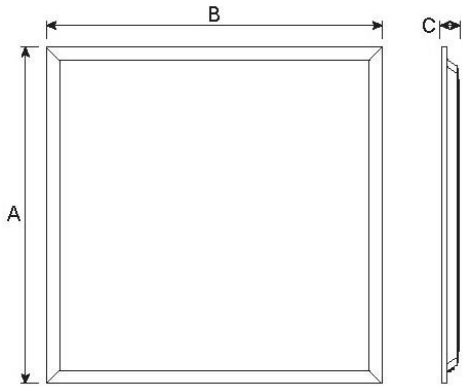

Specification

Model	PL-6060-33V4		
Colour Temperature (3CCT)	3000K	4000K	5000K
Lumen (lm)	3144lm	3502lm	3260lm
Efficiency (lm/w)	>88lm/w	>106lm/w	>92lm/w
Light Source	LED		
CRI (%)	≥80		
Beam Angle	120°		
Power Requirement	200~240VAC		
Power Consumption	35.54w	32.97w	35.27w
Dimmable	NO (Optional dimming drivers available)		
Housing	Aluminium with PS lens		
Lifespan	>40,000 hours		
Operation Temperature	-20°C~+45°C		
Product Dimension	595 x 595 x 30mm		
Cut-Out	N/A		
Weight	1.96kg		
Protection Rating	IP20		
Warranty	3 Years		

Specifications are subject to change without notice