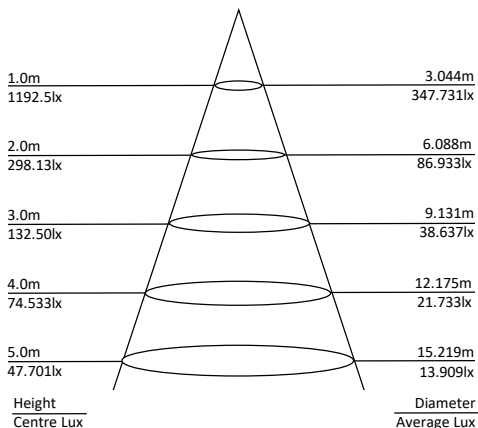

### Product Features

- 36w
- 595 x 595mm
- Backlit design ensuring long life and performance
- 3 colours in one: 3000K, 4000K, 5000K (switch select)
- 120° Beam Angle
- White Trim
- 595 x 595 x 30mm
- IP20 Housing
- Optional Triac or Dali dimming drivers available
- Weight: 1.96kg

**3 Colour Adjustable**

### Specification Overview

Model	Power	Power Requirement	Colour Temp	Lumens	Beam Angle	Trim Colour	Dimensions
PL-6060-33V4	36w	200~240VAC	3000-4000-5000K	3144~3502lm	120°	White	595x595x30mm

### Specification

Model	PL-6060-33V4		
Colour Temperature (3CCT)	3000K	4000K	5000K
Lumen (lm)	3144lm	3502lm	3260lm
Efficiency (lm/w)	>88lm/w	>106lm/w	>92lm/w
Light Source	LED		
CRI (%)	≥80		
Beam Angle	120°		
Power Requirement	200~240VAC		
Power Consumption	35.54w	32.97w	35.27w
Dimmable	NO (Optional dimming drivers available)		
Housing	Aluminium with PS lens		
Lifespan	>40,000 hours		
Operation Temperature	-20°C~+45°C		
Product Dimension	595 x 595 x 30mm		
Cut-Out	N/A		
Weight	1.96kg		
Protection Rating	IP20		
Warranty	3 Years		