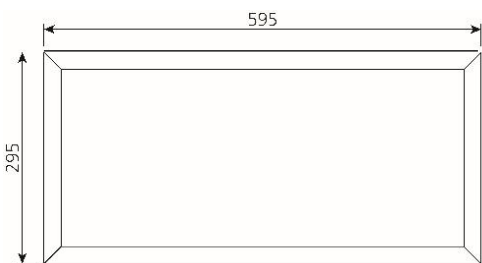

Specification

Model	PL-3060-20V5
Colour Temperature (3CCT)	3000K / 4000K / 5000K
Lumen (lm)	3240~3402lm
Efficiency (lm/w)	>120lm/w
Light Source	LED
CRI (%)	≥80
Beam Angle	120°
Power Requirement	200~240VAC, Flicker Free
Power Consumption	27w
Dimmable	NO (Optional dimming drivers available)
Housing	Aluminium with PS lens
Lifespan	>40,000 hours
Operation Temperature	-20°C~+45°C
Product Dimension	295 x 595 x 32mm
Cut-Out	N/A
Weight	1.28kg
Protection Rating	IP20
Warranty	5 Years

Specifications are subject to change without notice